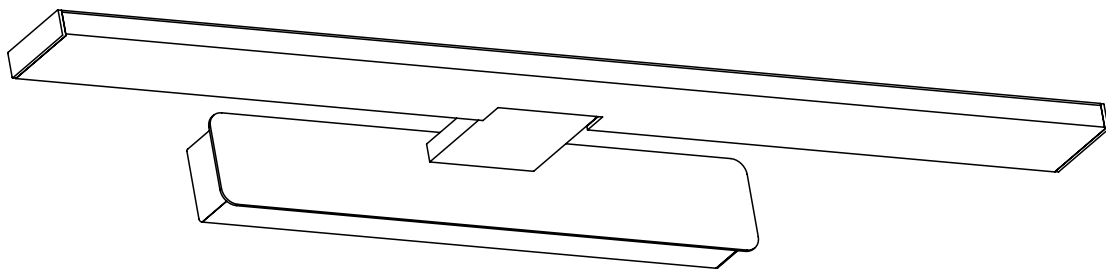

PRODOTTO / PRODUCT IMBALLI / PACKAGING

Peso-Weight
2.5 kg / 5.5 lbs

Box 1
L: 1000 mm / 39.3"
P-W: 185 mm / 7.3"
H: 80 mm / 3.1"
Peso-Weight: 3 kg / 6.6 lbs