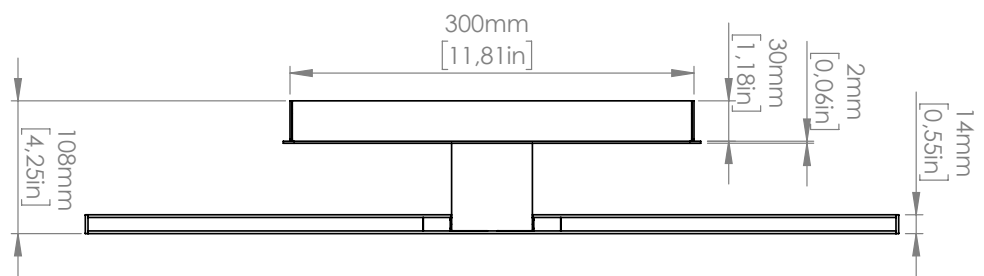

**Peso-Weight**  
0.6 kg / 1.3 lbs

**Box 1**  
L: 1700 mm / 66.9"  
P-W: 120 mm / 4.7"  
H: 110 mm / 4.3"  
Peso-Weight: 1.3 kg / 2.8 lbs

**PRODOTTO / PRODUCT    IMBALLI / PACKAGING**

**Peso-Weight**  
1.5 kg / 3.3 lbs

**Box 1**  
L: 650 mm / 25.6"  
P-W: 185 mm / 7.3"  
H: 80 mm / 3.1"  
Peso-Weight: 2 kg / 4.4 lbs

**PRODOTTO / PRODUCT IMBALLI / PACKAGING**

**Peso-Weight**  
2.5 kg / 5.5 lbs

**Box 1**  
L: 1000 mm / 39.3"  
P-W: 185 mm / 7.3"  
H: 80 mm / 3.1"  
Peso-Weight: 3 kg / 6.6 lbs