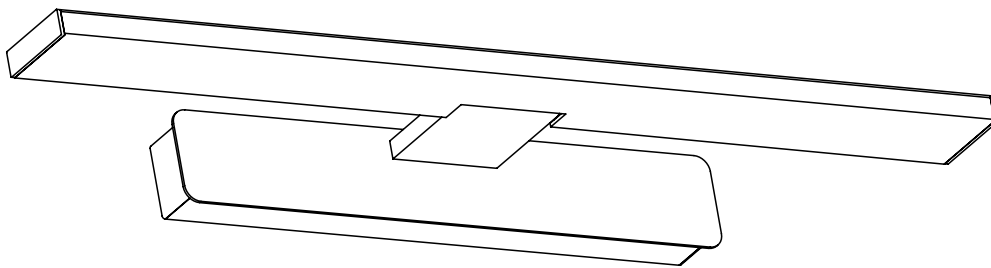

PRODOTTO / PRODUCT   IMBALLI / PACKAGING

Peso-Weight
1.5 kg / 3.3 lbs

Box 1
L: 650 mm / 25.6"
P-W: 185 mm / 7.3"
H: 80 mm / 3.1"
Peso-Weight: 2 kg / 4.4 lbs