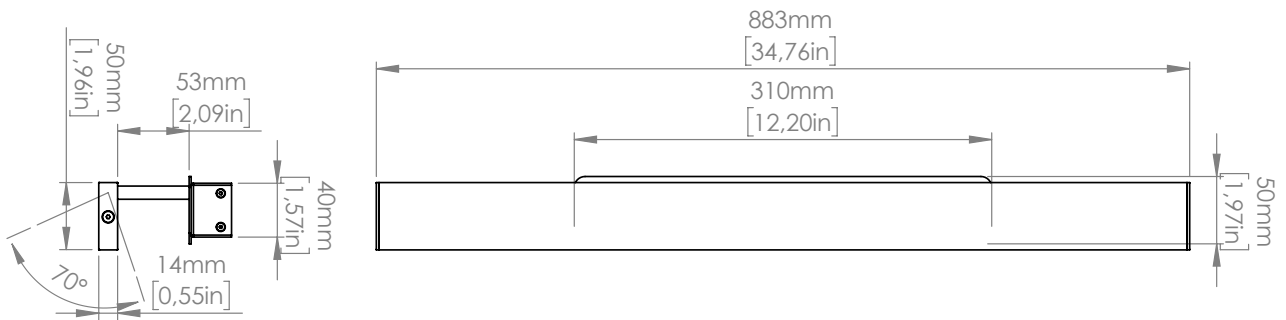

**Peso-Weight**  
0.6 kg / 1.3 lbs

**Box 1**  
L: 1700 mm / 66.9"  
P-W: 120 mm / 4.7"  
H: 110 mm / 4.3"  
Peso-Weight: 1.3 kg / 2.8 lbs

**PRODOTTO / PRODUCT    IMBALLI / PACKAGING**

**Peso-Weight**  
1.5 kg / 3.3 lbs

**Box 1**  
L: 650 mm / 25.6"  
P-W: 185 mm / 7.3"  
H: 80 mm / 3.1"  
Peso-Weight: 2 kg / 4.4 lbs

**PRODOTTO / PRODUCT IMBALLI / PACKAGING**

**Peso-Weight**  
2.5 kg / 5.5 lbs

**Box 1**  
L: 1000 mm / 39.3"  
P-W: 185 mm / 7.3"  
H: 80 mm / 3.1"  
Peso-Weight: 3 kg / 6.6 lbs