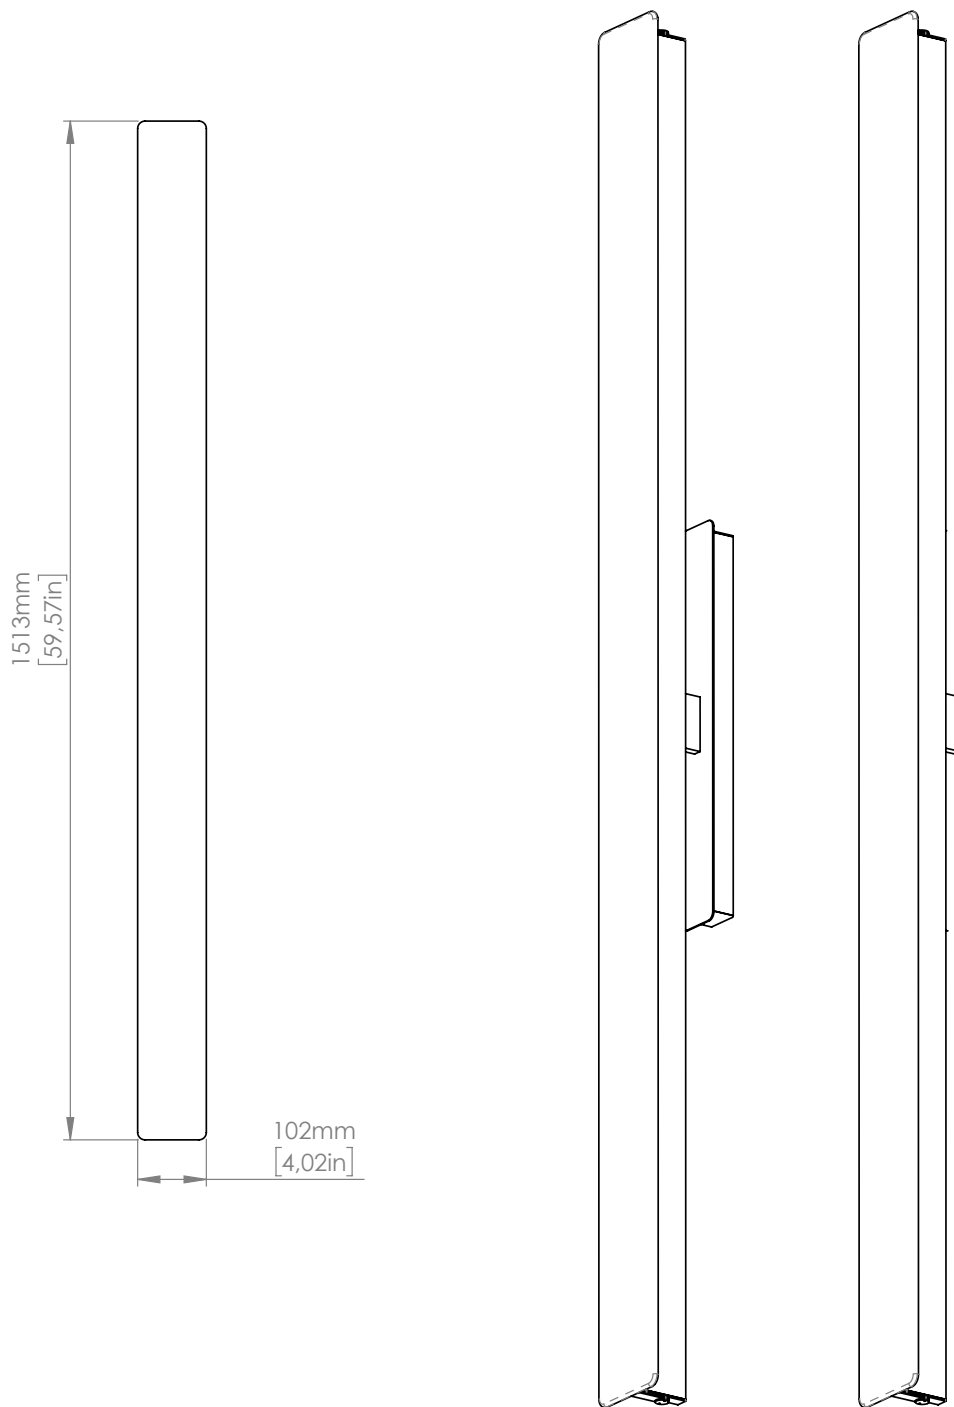

Back:  
2 x 14W  
Strip LED  
2.700 K; CRI: >90  
IP20

**PICTURE L.60**  
1 x 11.5W  
Strip LED  
2.700 K; CRI: >90  
IP44

**PICTURE L.90**  
1 x 17.5W  
Strip LED  
2.700 K; CRI: >90  
IP44

**AP / AP REMOTE / PICTURE**  
Phase cut/Triac dimming- 1-10V dimming system available on demand

**PRODOTTO / PRODUCT IMBALLI / PACKAGING**

<b>Peso-Weight</b>	<b>Box 1</b>
3 kg / 6.6 lbs	L: 1610 mm / 63.3"
	P-W: 240 mm / 9.4"
	H: 90 mm / 3.5"
	Peso-Weight: 3.5 kg / 7.7 lbs

**PRODOTTO / PRODUCT    IMBALLI / PACKAGING**

**Peso-Weight**  
0.6 kg / 1.3 lbs

**Box 1**  
L: 1700 mm / 66.9"  
P-W: 120 mm / 4.7"  
H: 110 mm / 4.3"  
Peso-Weight: 1.3 kg / 2.8 lbs

**PRODOTTO / PRODUCT    IMBALLI / PACKAGING**

**Peso-Weight**  
1.5 kg / 3.3 lbs