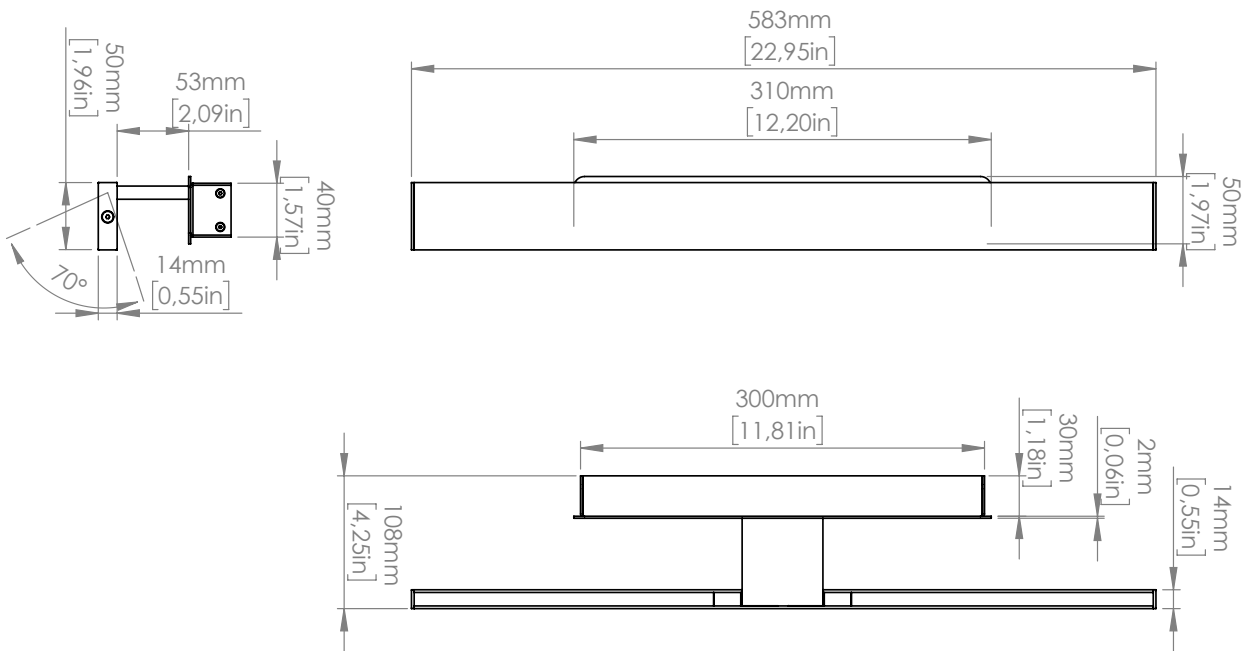

**PRODOTTO / PRODUCT IMBALLI / PACKAGING**

<b>Peso-Weight</b>	<b>Box 1</b>
3 kg / 6.6 lbs	L: 1610 mm / 63.3"
	P-W: 240 mm / 9.4"
	H: 90 mm / 3.5"
	Peso-Weight: 3.5 kg / 7.7 lbs

**PRODOTTO / PRODUCT    IMBALLI / PACKAGING**

**Peso-Weight**  
0.6 kg / 1.3 lbs

**Box 1**  
L: 1700 mm / 66.9"  
P-W: 120 mm / 4.7"  
H: 110 mm / 4.3"  
Peso-Weight: 1.3 kg / 2.8 lbs

**PRODOTTO / PRODUCT    IMBALLI / PACKAGING**

**Peso-Weight**  
1.5 kg / 3.3 lbs

**Box 1**  
L: 650 mm / 25.6"  
P-W: 185 mm / 7.3"  
H: 80 mm / 3.1"  
Peso-Weight: 2 kg / 4.4 lbs

**PRODOTTO / PRODUCT IMBALLI / PACKAGING**

**Peso-Weight**  
2.5 kg / 5.5 lbs

**Box 1**  
L: 1000 mm / 39.3"  
P-W: 185 mm / 7.3"  
H: 80 mm / 3.1"  
Peso-Weight: 3 kg / 6.6 lbs